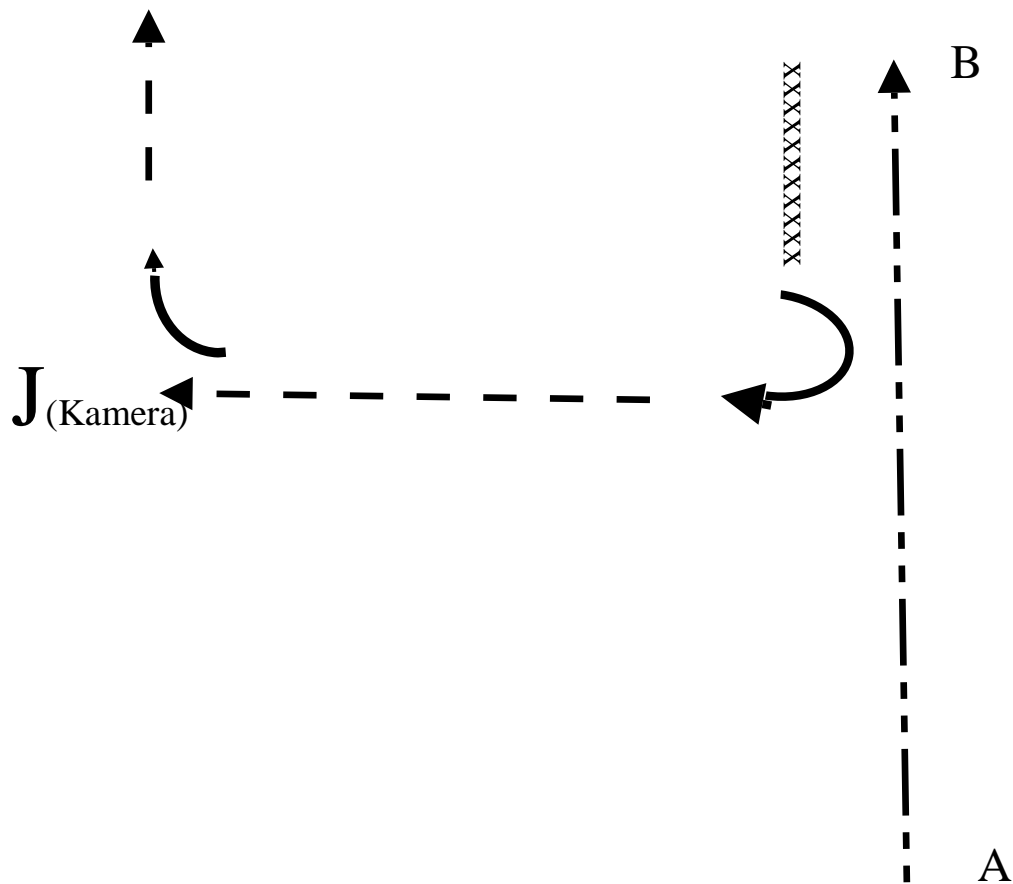

EquiMind

SHOWMANSHIP

OPEN

1. Start at A, hesitate
2. Jog to B
3. Back up (10 steps)
4. 270 degree turn right
5. Walk to J (camera)
6. Set up for inspection, inspection
7. 90 degree turn right, and leave the arena in the walk

LOPE	—————
JOG	- - - - -
WALK	· · · · ·
BACK UP	xxxxxxxxxxx
SIDEPASS	oo →
RAISED POLE	oo ↘

Pattern by D Lloyd